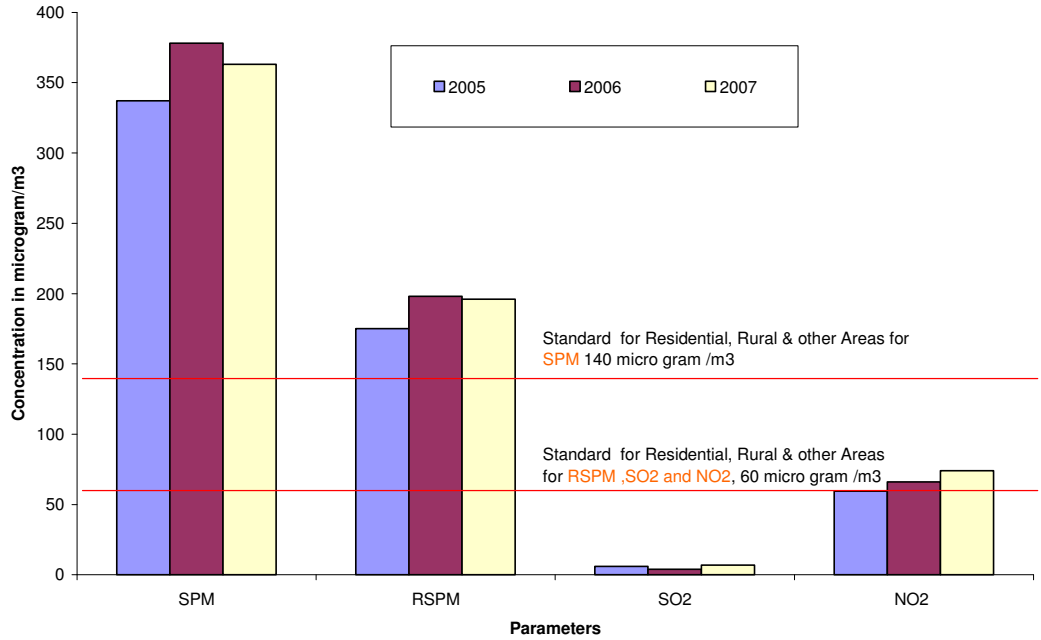

**Ambient Air Quality at Maharana Pratap I.S.B.T.Complex  
(Annual Average)**

**Ambient Air Quality at Maharana Pratap I.S.B.T. \* (Annual Average)**

Year	SPM	RSPM	SO <sub>2</sub>	NO <sub>2</sub>
2005	337	175	6.1	59.6
2006	378	198	4.1	66
2007	363	196	7	74

**All values in microgram/m<sup>3</sup>**

**Ambient air quality Standards (National) for Residential, Rural and others**

**SO<sub>2</sub> & NO<sub>2</sub>, 24 hrs. -80µg/m<sup>3</sup>**

**SPM 24 hrs. -200µg/m<sup>3</sup>**

**RSPM24 hrs. - 100µg/m<sup>3</sup>**

**Roof Top Station\***